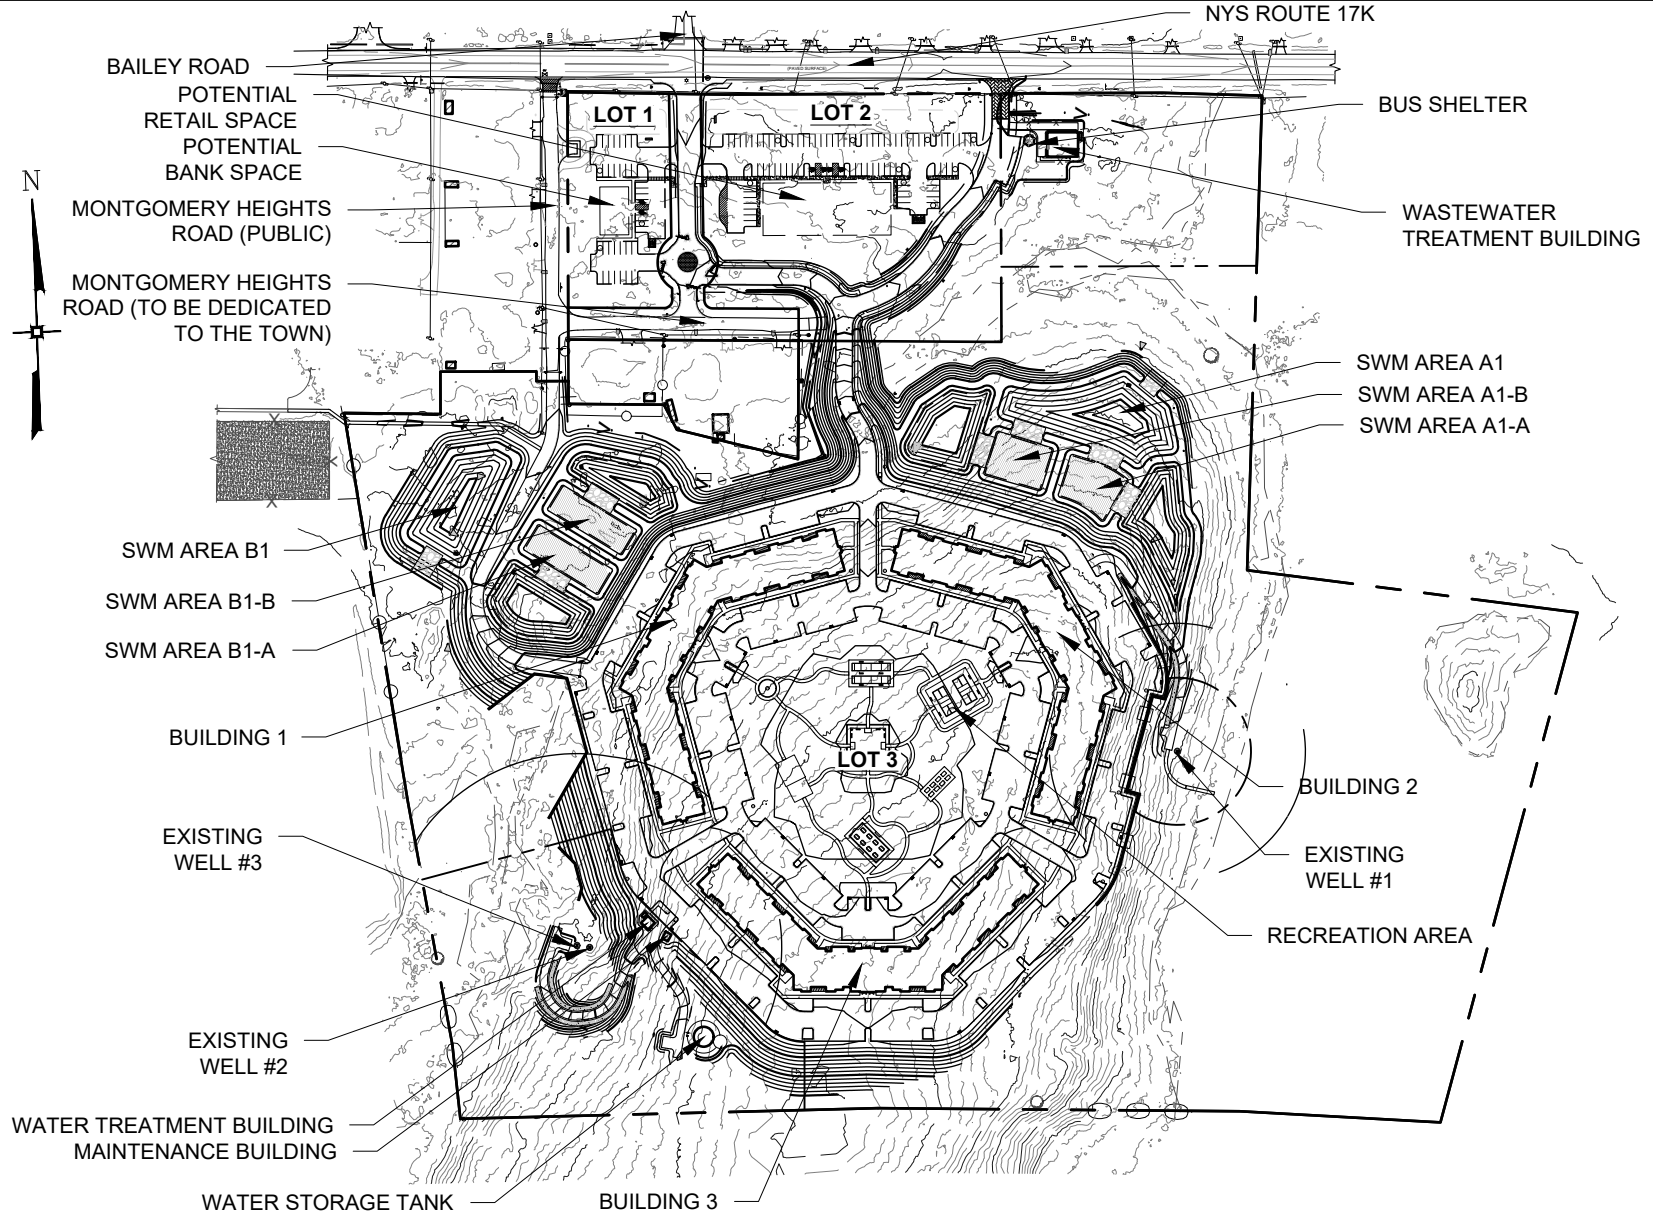

Drawing Name: Z:\103.0301 - Sheffield Apartments\EAF & EIS Figures\103.0301 - EIS Figures.dwg Date Printed: May 01, 2026, 11:56am

SOURCE: MAP BY ENGINEERING AND SURVEYING PROPERTIES, PC
DATED 05/01/2026

PROPOSED SITE LAYOUT	SHEFFIELD APARTMENTS ROUTE 17K TOWN OF MONTGOMERY ORANGE COUNTY, NEW YORK	DATE: 12/15/2023 REV 05/01/2026 SCALE: 1"=300'	JOB # 103.0301 SHEET # 2.3A		MONTGOMERY OFFICE 71 CLINTON STREET MONTGOMERY, NY 12549 Ph: (845) 457-7727 WWW.EP-PC.COM